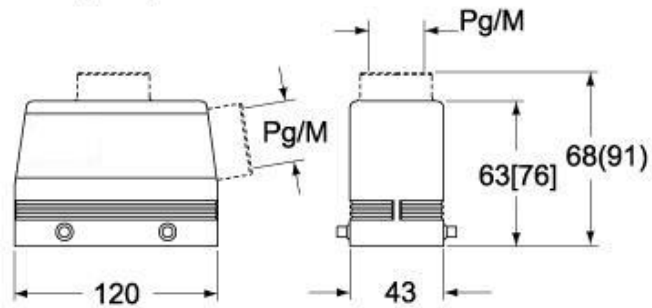

Technical data

IP degree of protection	IP66 (and IP69 DIN 40050 - 9)
--------------------------------	-------------------------------

Further technical details

Weight	232,00 g
Operating temperature range (min, max)	-40°C...+125°C

EAN13 code	8015747010092
-------------------	---------------

Packaging Information

Packaging length	245,00 mm
Packaging height	165,00 mm
Packaging width	215,00 mm
Packaging weight	2,56 kg
Packaging volume	8,69 dm ³
Packaging description	Carton box
Packaging quantity	10 Pcs
Packaging EAN code	8015747010108
Sub-packaging weight	1,28 kg
Sub-packaging description	Plastic packaging
Sub-packaging quantity	5 Pcs
Sub-packaging EAN barcode	8015747010115

Part number

CAV 24.21

Catalogue drawings

**CHO [CAO] CHV (CAV) - MHO [MAO]
MHV (MAV)**

CHV G (CAV G) - MHV G (MAV G) - [MFV G]

Notes

Dimensions shown in mm are not binding and may be changed without notice.