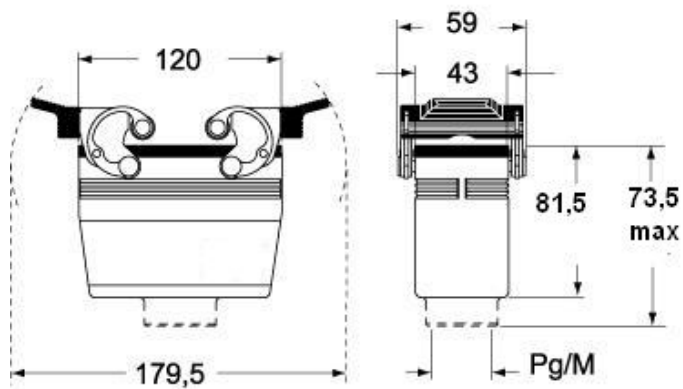

Technical data

IP degree of protection	IP66 (and IP69 DIN 40050 - 9)
--------------------------------	-------------------------------

Further technical details

Weight	232,00 g
Operating temperature range (min, max)	-40°C...+125°C

EAN13 code	8015747010092
-------------------	---------------

Packaging Information

Packaging length	245,00 mm
Packaging height	165,00 mm
Packaging width	215,00 mm
Packaging weight	2,56 kg
Packaging volume	8,69 dm ³
Packaging description	Carton box
Packaging quantity	10 Pcs
Packaging EAN code	8015747010108
Sub-packaging weight	1,28 kg
Sub-packaging description	Plastic packaging
Sub-packaging quantity	5 Pcs
Sub-packaging EAN barcode	8015747010115

Part number

CAV 24.21

Catalogue drawings

**CHO [CAO] CHV (CAV) - MHO [MAO]
MHV (MAV)**

CHV G (CAV G) - MHV G (MAV G) - [MFV G]

Notes

Dimensions shown in mm are not binding and may be changed without notice.