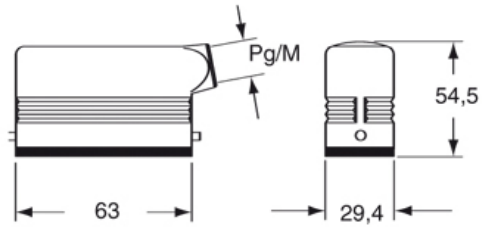

Part number

CZAV 15 L21

Catalogue drawings

CZO L - MZO L