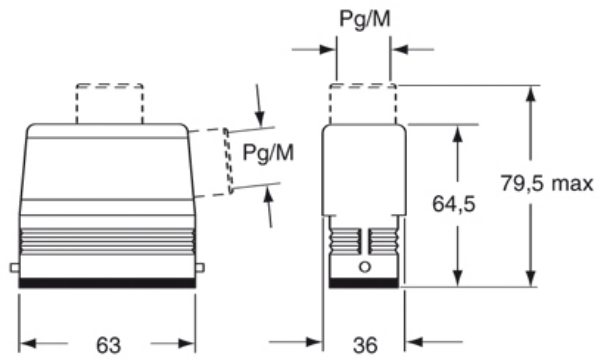

Technical data

Operating temperature range (min, max)	-40 °C...+125 °C
Material	metal
IP degree of protection	IP66
Cable entry	Pg21

Further technical details

Weight	150,00 g
---------------	----------

Approvals / Standards

Quality mark	 (type:4/4X/12),  , EAC
Conformity	CQC, CE

General ordering information

EAN13 code	8015747043533
-------------------	---------------

Packaging Information

Packaging length	225,00 mm
Packaging height	130,00 mm
Packaging width	150,00 mm
Packaging weight	1,75 kg
Packaging volume	4,39 dm ³
Packaging description	Carton box
Packaging quantity	10 Pcs
Packaging EAN code	8015747220682
Sub-packaging weight	0,88 kg
Sub-packaging description	Plastic packaging
Sub-packaging quantity	5 Pcs
Sub-packaging EAN barcode	8015747220699

Part number

CZAV 15 L21

Catalogue drawings

CZO L - MZO L

CZAO L - MZAO L / CZAV L - MZAV L

CZV L - MZV L

CZFO L - MZFO L / CZFV L - MZFV L