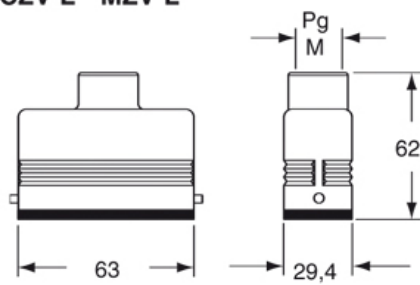

Part number

CZAV 15 L21

Brief description:

hoods for single lever, size "49.16", top entry, Pg21, metal version, IP66

Product description

Version	Enclosures with IL-BRID lever
Series	Hoods with 2 pegs
Product type	with 2 pegs
Variant	top entry
Style	high construction
Family	CZ - MZ enclosures
Size	size "49.16"

Technical data

Operating temperature range (min, max)	-40 °C...+125 °C
Material	metal
IP degree of protection	IP66
Cable entry	Pg21

Further technical details

Weight	150,00 g
---------------	----------

Approvals / Standards

Quality mark	 (type:4/4X/12),  , EAC
Conformity	CQC, CE

General ordering information

EAN13 code	8015747043533
-------------------	---------------

Packaging Information

Packaging length	225,00 mm
Packaging height	130,00 mm
Packaging width	150,00 mm
Packaging weight	1,75 kg
Packaging volume	4,39 dm ³
Packaging description	Carton box
Packaging quantity	10 Pcs
Packaging EAN code	8015747220682
Sub-packaging weight	0,88 kg
Sub-packaging description	Plastic packaging
Sub-packaging quantity	5 Pcs
Sub-packaging EAN barcode	8015747220699

Part number

CZAV 15 L21

Catalogue drawings

CZO L - MZO L

CZAO L - MZAO L / CZAV L - MZAV L

CZV L - MZV L

CZFO L - MZFO L / CZFV L - MZFV L