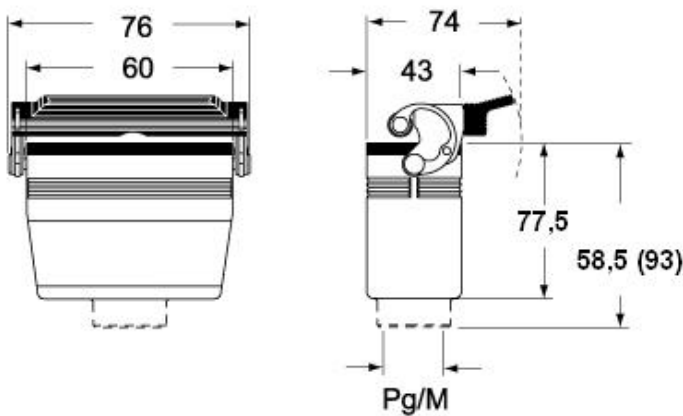

Part number

CAO 06 L21

Brief description:

hoods for single lever, size "44.27", side entry, Pg21, metal version, IP66

Product description

Version	metal version
Series	hoods for single lever
Product type	with 2 pegs
Variant	side entry
Style	high construction
Family	CLASS enclosures
Size	size "44.27"

Technical data

Material	metal
IP degree of protection	IP66 (and IP69 DIN 40050 - 9)
Cable entry	Pg21

Further technical details

Weight	184,50 g
---------------	----------

Approvals / Standards

Quality mark	 (type:4/4X/12),  , EAC
Conformity	CQC, CE

General ordering information

EAN13 code	8015747006064
Tariff number	85369095

Packaging Information

Packaging length	145,00 mm
Packaging height	93,00 mm
Packaging width	260,00 mm
Packaging weight	1,95 kg
Packaging volume	3,51 dm ³
Packaging description	Carton box
Packaging quantity	10 Pcs
Packaging EAN code	8015747215411
Sub-packaging weight	0,98 kg
Sub-packaging description	Plastic packaging
Sub-packaging quantity	5 Pcs
Sub-packaging EAN barcode	8015747006071

Part number

CAO 06 L21

Catalogue drawings

CHO LX CHV LX - MHO LX MHV LX

CHV LG (CAV LG), MHV LG (MAV LG) [MFV LG]

CHO L (CAO L) - MHO (MAO/MFO/MFV L) MHV L [MAV L]