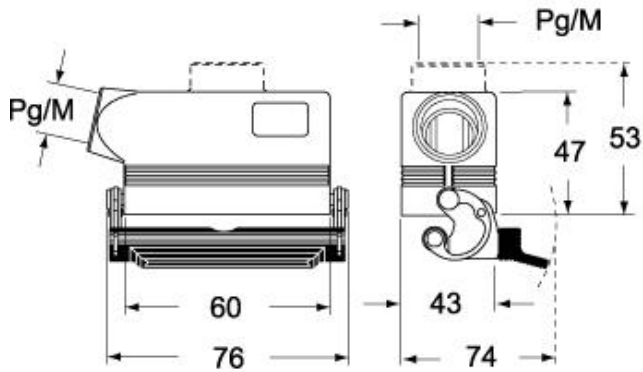

Part number

CAO 06 L21

Catalogue drawings

CHO LX CHV LX - MHO LX MHV LX