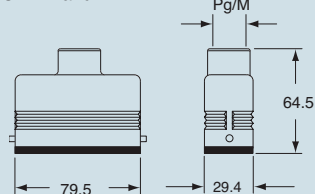

\* enclosure without adaptor, threaded on the body, to be used only with a complete cable clamp.

\*\* can only be used with a complete cable clamp (to be purchased separately)

dimensions in mm

**CZO L and MZO L**

**CZAO L - MZAO L and CZAV L - MZAV L**

**CZV L and MZV L**

**CZFO L - MZFO L and CZFV L - MZFV L**

dimensions in mm

**CZC L**

**CZC LG**

**CALUS**® Type 4/4X/12

dimensions indicated are not binding and may be changed without notice

size 66.16