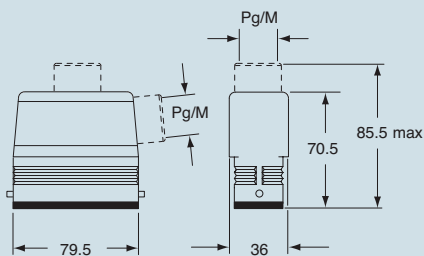

\* enclosure without adaptor, threaded on the body, to be used only with a complete cable clamp.

\*\* can only be used with a complete cable clamp (to be purchased separately)

dimensions in mm

**CZO L and MZO L**

**CZAO L - MZAO L and CZAV L - MZAV L**

**CZV L and MZV L**

**CZFO L - MZFO L and CZFV L - MZFV L**

dimensions in mm

**CZC L**

**CZC LG**

**CALUS**® Type 4/4X/12

dimensions indicated are not binding and may be changed without notice