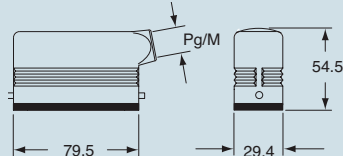

inserts:		page
<b>CD</b> .....	25 poles + ⊕	42
<b>CDD</b> .....	38 poles + ⊕	54
<b>CDA</b> .....	16 poles + ⊕	68
<b>CDC</b> .....	16 poles + ⊕	69

Covers L and LG versions are not suitable to be used with code pins. If this application is required please contact ILME SpA.

**hoods for single lever**

**covers**

description	part No.		part No.		part No.		
		entry Pg		entry M			
with pegs, side entry	<b>CZO 25 L</b>	16	<b>MZO 25 L20</b>	20			
with pegs, side entry						25	
with pegs, side entry, high construction		<b>CZAO 25 L16</b>		16		<b>MZAO 25 L20</b>	20
with pegs, side entry, high construction		<b>CZAO 25 L21</b>		21		<b>MZAO 25 L25</b>	25
with pegs, top entry	<b>CZV 25 L</b>	16	<b>MZV 25 L20 **</b>	20			
with pegs, top entry, high construction		<b>CZAV 25 L16</b>		16		<b>MZAV 25 L20</b>	20
with pegs, top entry, high construction		<b>CZAV 25 L21</b>		21		<b>MZAV 25 L25</b>	25
with pegs, side entry, high construction, without adaptor *	<b>CZFO 25 L16</b>	16	<b>MZFO 25 L20</b>	20			
with pegs, side entry, high construction, without adaptor *		<b>CZFO 25 L21</b>		21		<b>MZFO 25 L25</b>	25
with pegs, top entry, high construction, without adaptor *	<b>CZFO 25 L16</b>	16	<b>MZFO 25 L20</b>	20			
with pegs, top entry, high construction, without adaptor *		<b>CZFO 25 L21</b>		21		<b>MZFO 25 L25</b>	25
with pegs (for enclosures with lever)					<b>CZC 25 L</b>		
with basic lever (for enclosures with pegs)					<b>CZC 25 LG</b>		

\* enclosure without adaptor, threaded on the body, to be used only with a complete cable clamp.

\*\* can only be used with a complete cable clamp (to be purchased separately)

dimensions in mm

**CZO L and MZO L**

**CZAO L - MZAO L and CZAV L - MZAV L**

**CZV L and MZV L**

**CZFO L - MZFO L and CZFV L - MZFV L**

dimensions in mm

**CZC L**

**CZC LG**

**CALUS**® Type 4/4X/12

dimensions indicated are not binding and may be changed without notice