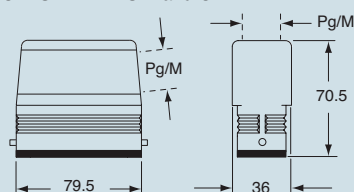

inserts:		page
<b>CD</b> .....	25 poles + ⊕	42
<b>CDD</b> .....	38 poles + ⊕	54
<b>CDA</b> .....	16 poles + ⊕	68
<b>CDC</b> .....	16 poles + ⊕	69

Covers L and LG versions are not suitable to be used with code pins. If this application is required please contact ILME SpA.

\* enclosure without adaptor, threaded on the body, to be used only with a complete cable clamp.

\*\* can only be used with a complete cable clamp (to be purchased separately)

dimensions in mm

**CZO L and MZO L**

**CZAO L - MZAO L and CZAV L - MZAV L**

**CZV L and MZV L**

**CZFO L - MZFO L and CZFV L - MZFV L**

dimensions in mm

**CZC L**

**CZC LG**

**CALUS**® Type 4/4X/12

dimensions indicated are not binding and may be changed without notice

size 66.16