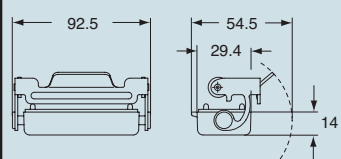

\* enclosure without adaptor, threaded on the body, to be used only with a complete cable clamp.

\*\* can only be used with a complete cable clamp (to be purchased separately)

dimensions in mm

**CZO L and MZO L**

**CZAO L - MZAO L and CZAV L - MZAV L**

**CZV L and MZV L**

**CZFO L - MZFO L and CZFV L - MZFV L**

dimensions in mm

**CZC L**

**CZC LG**

**CALUS**® Type 4/4X/12

dimensions indicated are not binding and may be changed without notice

size 66.16