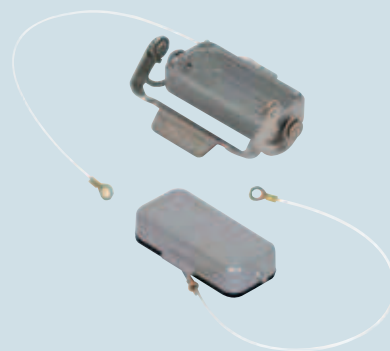

inserts:		page
<b>CD</b> .....	25 poles + ⊕	42
<b>CDD</b> .....	38 poles + ⊕	54
<b>CDA</b> .....	16 poles + ⊕	68
<b>CDC</b> .....	16 poles + ⊕	69

Covers L and LG versions are not suitable to be used with code pins. If this application is required please contact ILME SpA.

**hoods for single lever**

**covers**

description	part No.		part No.		part No.		
		entry Pg		entry M			
with pegs, side entry	<b>CZO 25 L</b>	16	<b>MZO 25 L20</b>	20			
with pegs, side entry						25	
with pegs, side entry, high construction		<b>CZAO 25 L16</b>		16		<b>MZAO 25 L20</b>	20
with pegs, side entry, high construction		<b>CZAO 25 L21</b>		21		<b>MZAO 25 L25</b>	25
with pegs, top entry	<b>CZV 25 L</b>	16	<b>MZV 25 L20 **</b>	20			
with pegs, top entry, high construction		<b>CZAV 25 L16</b>		16		<b>MZAV 25 L20</b>	20
with pegs, top entry, high construction		<b>CZAV 25 L21</b>		21		<b>MZAV 25 L25</b>	25
with pegs, side entry, high construction, without adaptor *	<b>CZFO 25 L16</b>	16	<b>MZFO 25 L20</b>	20			
with pegs, side entry, high construction, without adaptor *		<b>CZFO 25 L21</b>		21		<b>MZFO 25 L25</b>	25
with pegs, top entry, high construction, without adaptor *	<b>CZFO 25 L16</b>	16	<b>MZFO 25 L20</b>	20			
with pegs, top entry, high construction, without adaptor *		<b>CZFO 25 L21</b>		21		<b>MZFO 25 L25</b>	25
with pegs (for enclosures with lever)					<b>CZC 25 L</b>		
with basic lever (for enclosures with pegs)					<b>CZC 25 LG</b>		

\* enclosure without adaptor, threaded on the body, to be used only with a complete cable clamp.

\*\* can only be used with a complete cable clamp (to be purchased separately)

dimensions in mm

**CZO L and MZO L**