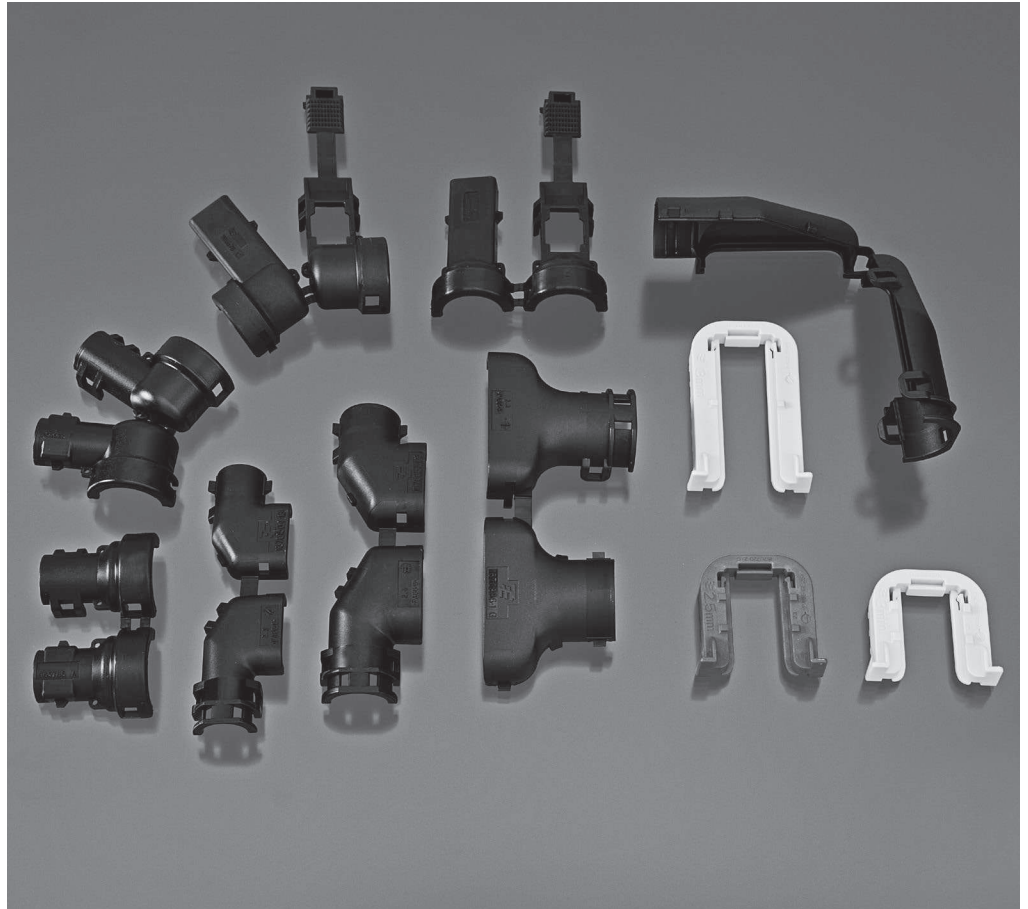

Group D: Accessories

Accessories

Description	Color	Part Number
Vertical adapter for NW 13mm diameter corrugated tubing	Black	1563111-1
Right-angle adapter for NW 13mm diameter corrugated tubing	Black	1563110-1
Fixing slide (panel thickness 3.0mm)	Yellow	1564562-1
Fixing slide (panel thickness 2.5mm)	Red	1564562-2
Fixing slide (panel thickness 1.5mm)	Gray	1564562-5
Fixing slide (panel thickness 1.0mm)	Natural	1564562-4