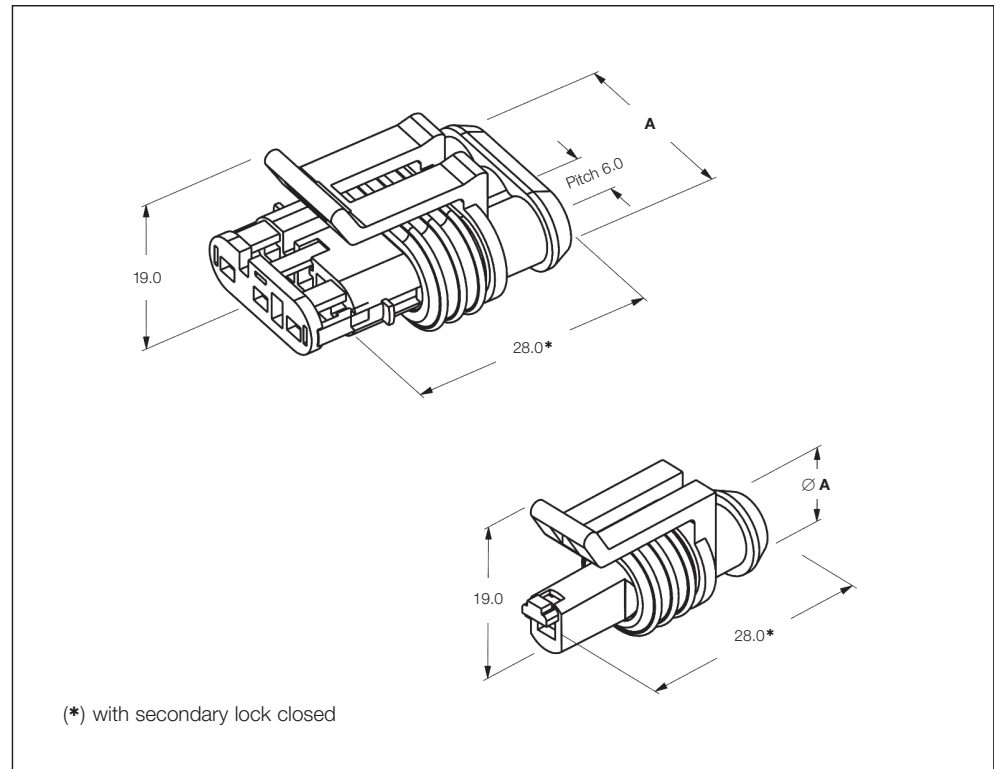

Plug Housings

Plug Housings

Utilizes Receptacle Contacts

Technical Features

Housing Material:

Polyamide 6.6 glass-filled

Color:

Black (other colors available)
Orange (closed cavities)

Secondary Lock:

Polyamide 6.6 glass-filled

Color:

Red

Sealing:

Silicon Rubber

Color:

Yellow

Plug Housings

No. of Positions	Dimension A	Part Number	Package Quantity
	(mm)		
1	9.3	282079-2	3,000
2	15.3	282080-1	1,600
3	21.3	282087-1	1,300
4	27.3	282088-1	1,000
5	33.3	282089-1	500
6	39.3	282090-1	400

Plug Housings with Closed Cavities

No. of Positions	Dimension A	Part Number	Package Quantity
	(mm)		
2	15.3	1745025-1	1,600
4	27.3	1745101-1	1,000
5	33.3	1745103-1	500