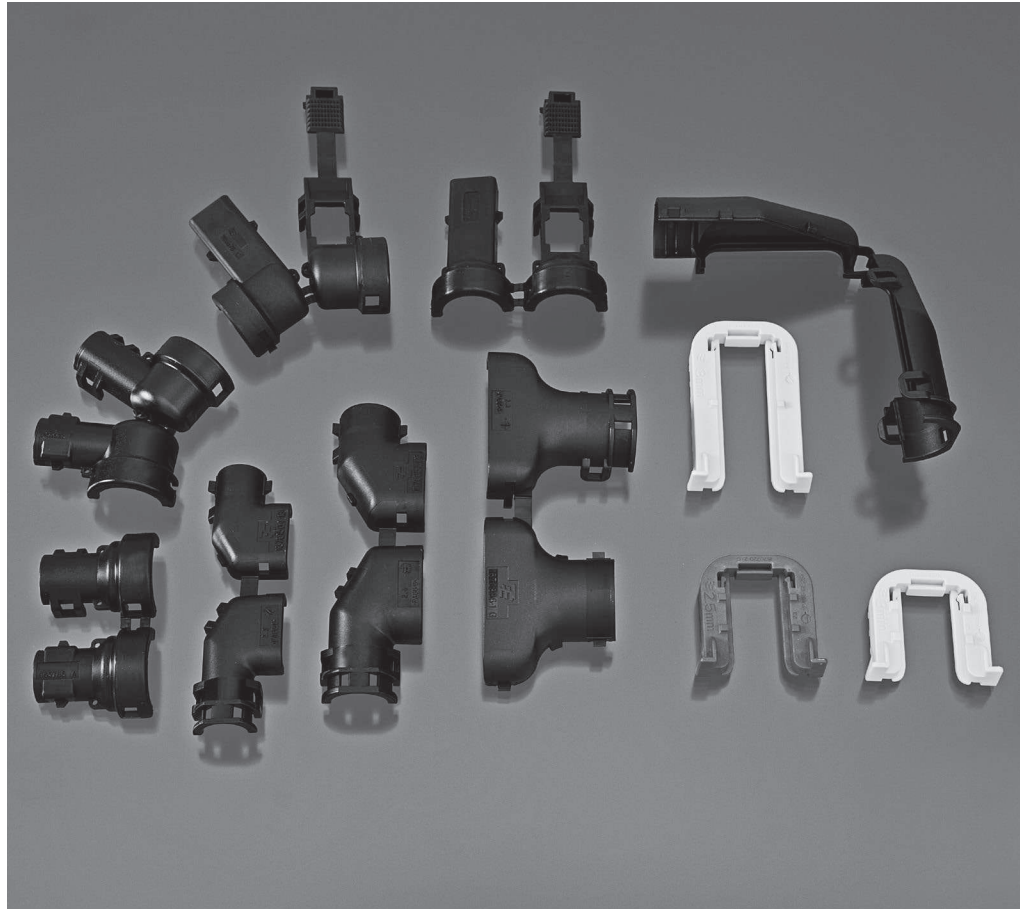

Group B: Accessories

Accessories

Description	Color	Part Number
Fixing slide (panel thickness 3.5mm)	Gray	1703810-6
Fixing slide (panel thickness 3.0mm)	Yellow	1703810-1
Fixing slide (panel thickness 2.5mm)	Red	1703810-2
Right-angle adapter with universal clamp	Black	965576-1
Vertical adapter with universal clamp	Black	965784-1
Right-angle adapter for NW 7.5mm diameter corrugated tubing	Black	185793-1
Right-angle adapter for NW 8.5mm diameter corrugated tubing	Black	965577-1
Right-angle adapter for NW 10mm diameter corrugated tubing	Black	965783-1
Vertical adapter for NW 7.5mm diameter corrugated tubing	Black	185792-1
Vertical adapter for NW 8.5mm diameter corrugated tubing	Black	965785-1
Vertical adapter for NW 10mm diameter corrugated tubing	Black	965786-1
Right-angle adapter 4/7 position for hose	Black	1534789-1
Vertical adapter 4/7 position for hose	Black	1534791-1
Vertical adapter 4/7 position for jacketed cable 5.2–6.5mm	Black	1418916-1
Vertical adapter 4/7 position for jacketed cable 6.0–9.5mm	Black	1418917-1
Right-angle adapter 4/7 position for jacketed cable 5.2–6.5mm	Black	1418918-1
Right-angle adapter 4/7 position for jacketed cable 6.0–9.5mm	Black	1418919-1